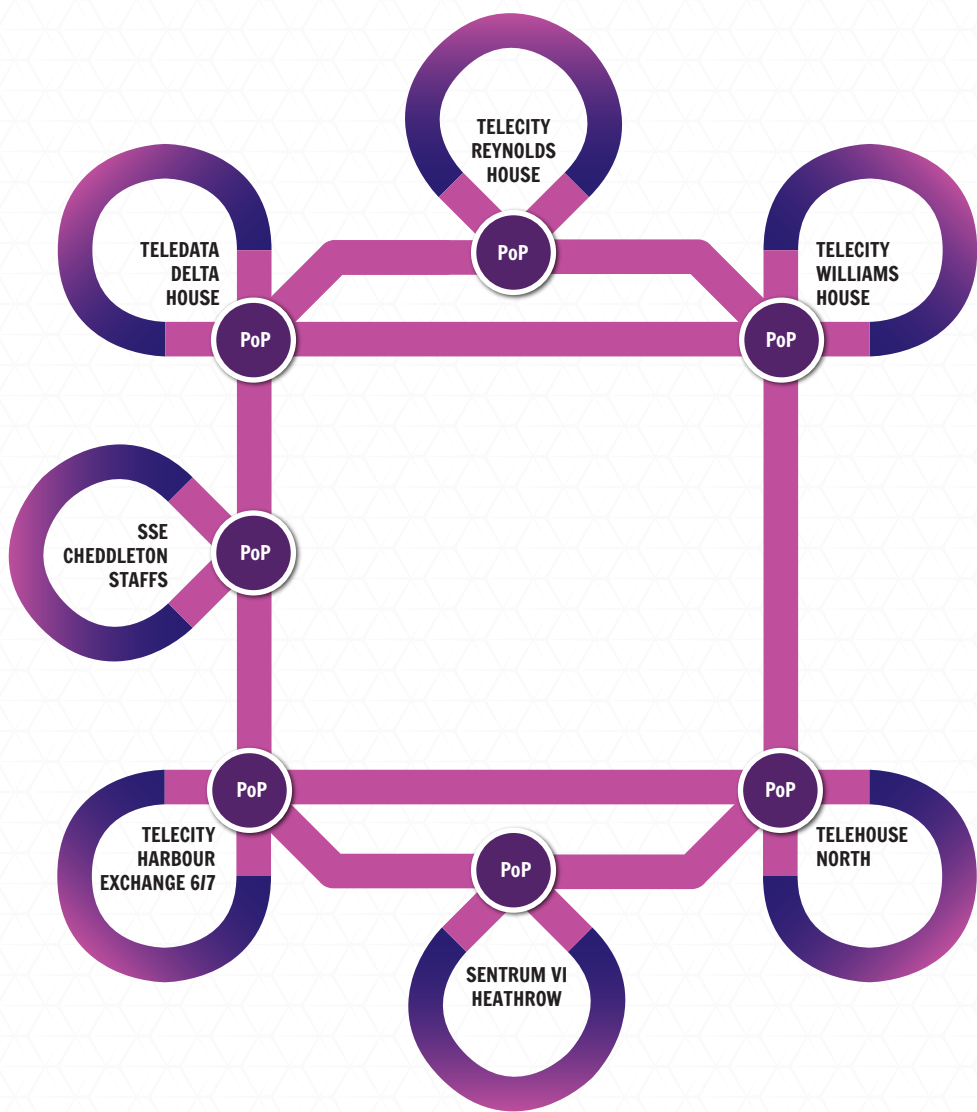

IP TRANSIT
FROM
£1.49/Mbps

Welcome to our network

Diligently engineered to give you dependable and low latency connectivity

DATA SHEET

IP transit

Our tried-and-true, low-latency IP transit service gives you dependable global reach at a price that will help you to get the most out of your IT budget.

The Internet Connections 10 Gigabit enabled network has been designed with premium service in mind.

Ninety percent of our traffic is exchanged over peering for the best possible efficiency and performance. And those peering relationships are at the largest exchanges in the world: **LINX** and **AMS-IX**. The remaining 10% of our traffic is routed by high quality Tier 1 carriers, such as **Level 3**.

Plus, we've got much sought-after peering with the key eyeball network providers, including both **BT** and **Virgin**.

Our network management policy delivers the reassurance of generous overheads on backbone links: we run at **less than 80% capacity** to rule out congestion.

What's more, we can get you up and running in the time it takes you to get your cables ordered.

Key features

- >> **10 Gigabit MPLS backbone:** choose from a range of bandwidths from 10Mbps to 1Gbps
- >> **Converged services:** take multiple services on one port, including IP transit, P2P and leased lines, delivered in separate VLANs
- >> **Generous backbone overheads:** we run at less than 80% capacity to ensure congestion isn't a problem
- >> **Eyeballs:** peering with the key access providers including both BT and Virgin
- >> **You're in control:** real time traffic graphs, self service reverse DNS, email and SMS network alerts
- >> **No aggregation switches:** all customers are connected to routers
- >> **Peace of mind:** 99.95% money back SLA
- >> **Packet delivery target:** less than 0.5% loss